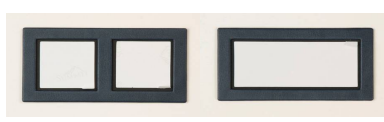

*Page consists of 2 prints.

**Price consists of plain cover and deluxe presentation box.

Standard Cover Options

Colors Available:

Black, Tan, Dark Brown, White, Navy, Green Apple and Red
Covers also available in Genuine Black Leather

*Spine pieces also include Light Blue and Pink

Spine:

Available Stitched or Non-stitched

Examples:

Dark Brown Front with Dark Brown Non-stitched Spine

Dark Brown Front with Tan Stitched Spine

Additional Cover Options

Window Covers:

Square

Vertical Strip

Horiz. Strip

Full Image

Window Covers are an additional \$10

Window Frames: Available in same colors as spine pieces

Single

Double

Short Rect.

Triple

Long Rect.

Price	Single	Double	Short Rect.	Triple	Long Rect.
	\$4.75	\$4.95	\$4.95	\$5.50	\$5.50

Window Frame placed on top of plain cover

Window Frame placed in opening on window cover